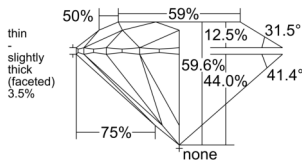

GIA®

FACSIMILE

GIA REPORT 6237489695

Verify this report at GIA.edu

GIA NATURAL DIAMOND DOSSIER®

January 21, 2025
GIA Report Number 6237489695
Shape and Cutting Style ..... Round Brilliant
Measurements ..... 5.53 - 5.60 x 3.32 mm

GRADING RESULTS

Carat Weight ..... 0.61 carat
Color Grade ..... G
Clarity Grade S11
Cut Grade ..... Excellent

ADDITIONAL GRADING INFORMATION

Polish ..... Very Good
Symmetry ..... Very Good
Fluorescence ..... None
Clarity Characteristics ..... Crystal, Cloud
Inscription(s): GIA 6237489695

PROPORTIONS

Profile to actual proportions

GRADING SCALES

GIA COLOR SCALE	GIA CLARITY SCALE	GIA CUT SCALE	
D	FLAWLESS	EXCELLENT	
E	INTERNALLY FLAWLESS		
F		VVS₁	VERY GOOD
G	VVS₂		
H	VS₁	GOOD	
I	VS₂		
J	S1₁	FAIR	
K	S1₂		
L	I₁	POOR	
M	I₂		
N	I₃		
O			
P			
Q			
R			
S			
T			
U			
V			
W			
X			
Y			
Z